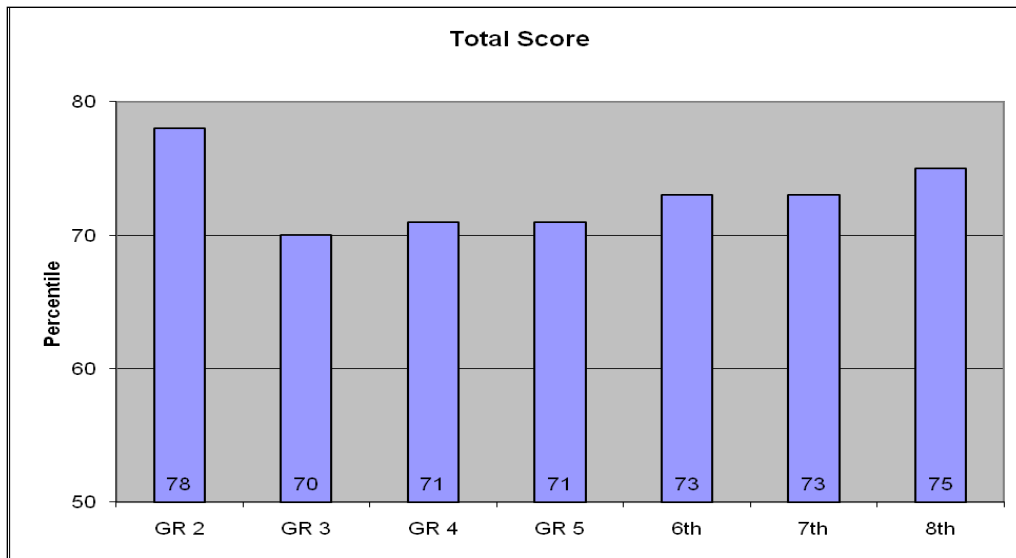

Demographics:

White.....	74%
Black.....	9%
Hispanic.....	7%
Asian.....	5%
Other.....	4%
% Catholic.....	81%

Staff

Number of Staff.....	3,837
Elementary.....	2,159
Secondary.....	1,678

Student to Teacher Ratio.....11:1

Average tenure for teachers.....12 years

Average tenure for principals....10 years

Catholic Schools Office
Archdiocese of Boston
66 Brooks Drive
Braintree, MA 02184
(617) 779-3601

<http://catholicschoolsboston.org/>

Academics

Elementary – Terra Nova Test Scores

The TerraNova tests are recognized by the US Department of Education as a valid tool to predict student performance on statewide tests such as MCAS. The Total Score is a composite of reading, math, and writing. Students in the Archdiocese of Boston score between 40% and 56% higher than the national median.