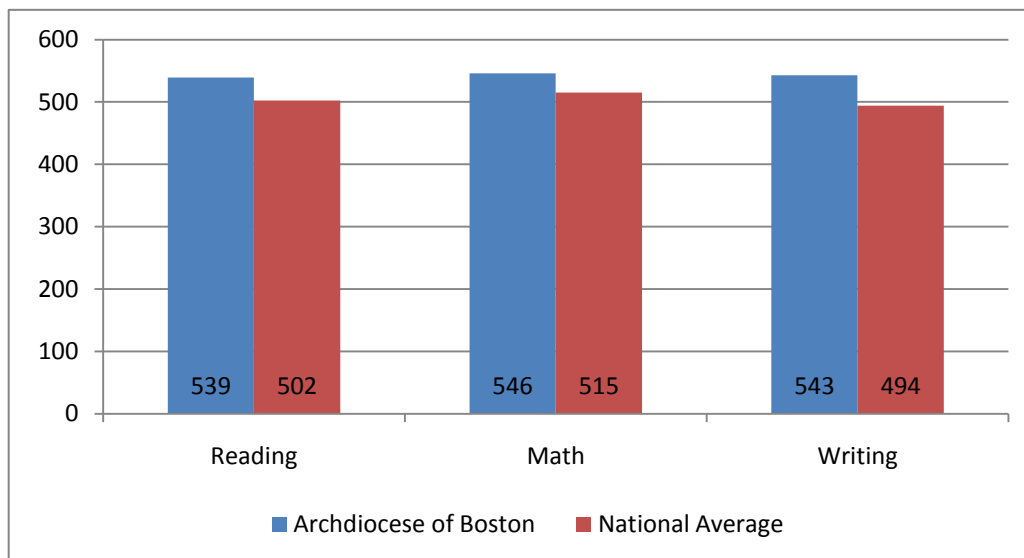

Secondary – SAT Scores

The SAT Reasoning Test (formerly Scholastic Aptitude Test and Scholastic Assessment Test) is a standardized test for college admissions in the United States. Students in the Archdiocese of Boston score between 7% and 9% higher than the national average.

Catholic Schools Office
Archdiocese of Boston
66 Brooks Drive
Braintree, MA 02184
(617) 779-3601
<http://catholicschoolsboston.org/>